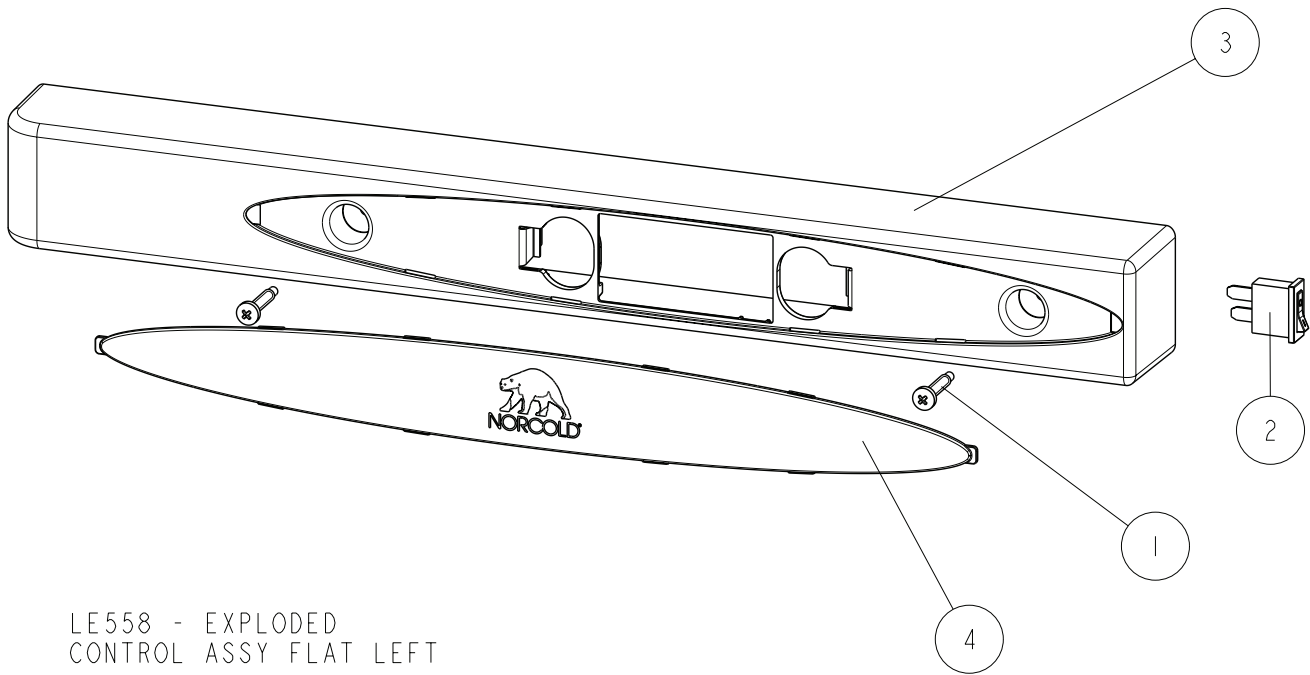

Controls - N145

NO.	PART #	DESCRIPTION
1	NA	SCREW
2	NA	SWITCH
3	626974-07	CONTROL PANEL-LCD FLAT
4	631754	OVERLAY

NA = NOT AVAILABLE

LE558 - EXPLODED
CONTROL ASSY FLAT LEFT