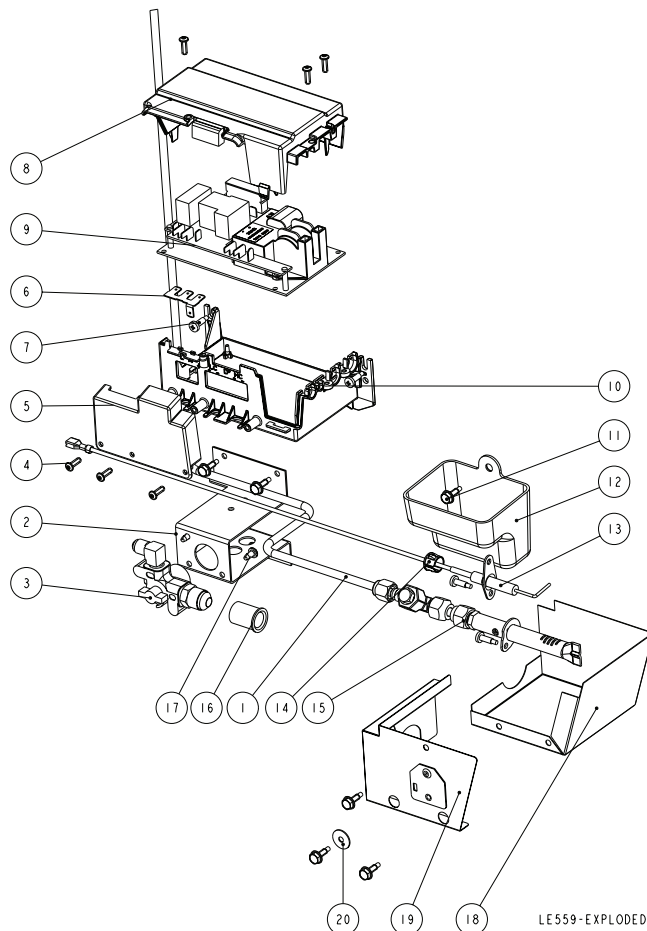

PARTS LIST

Part No. 634102
NORCOLD 06/03/2013

Controls - N145

NO.	PART #	DESCRIPTION
1	623026-27	CONTROL KNOB
2	625682-07	CONTROL KNOB
3	626621	OVERLAY-ELECTRIC
4	627002-07	CONTROL PANEL
5	NA	NUT
6	626999	SELECTOR SWITCH-6P
7	NA	BRACKET-PIEZO/SWITCH
8	NA	CONTROL COVER
9	NA	BRACKET
10	NA	AXLE
11	623029	FLAME METER
12	625688-07	GAS VALVE
13	N/A	AC COVER
14	N/A	SCREW
15	631753	THERMOCOUPLE

PART IS NO LONGER AVAILABLE

NA = NOT AVAILABLE

Power Board and Gas Assy - N145

NO.	PART #	DESCRIPTION
1	631564	GAS TUBE
2	61694022	BRACKET
3	631582	MANUAL SHUT OFF
4	NA	SCREW
5	626709	STRAIN RELIEF COVER
6	NA	EARTH CONNECTION
7	NA	SCREW
8	626704	POWER BOARD COVER
9	631562	POWER CONNECTION BOARD
10	626697	POWER BOARD BASE
11	NA	SCREW
12	619996	DRIP CUP
13	624399	SPARK ELECTRODE
14	622195	BUSHING
15	631605	GAS SYSTEM ASSY
16	NA	PLUG
17	NA	SCREW
18	621912	BURNER BOX BASE
19	622178	BURNER BOX COVER
20	NA	WASHER

NA = NOT AVAILABLE

Controls - N145

NO.	PART #	DESCRIPTION
1	NA	SCREW
2	NA	SWITCH
3	626974-07	CONTROL PANEL-LCD FLAT
4	631754	OVERLAY

NA = NOT AVAILABLE

LE558 - EXPLODED
CONTROL ASSY FLAT LEFT

Cabinet and Cooling Unit - N145

NO.	PART #	DESCRIPTION
1	NA	CABINET
2	NA	FOOT
3	NA	SCREW
4	NA	BOTTOM LATCH PLATE
5	62400127	LATCH BOTTOM
6	NA	HINGE PLATE
7	NA	HINGE PIN - BOTTOM / WASHER
8	623059	FIN CLIP
9	631759	DISTANCE KEEPER
10	NA	SCREW
11	NA	FIN ASSEMBLY
12	NA	SCREW
13	NA	STRIKE PLATE
14	NA	SCREW
15	NA	HINGE CENTER PIN
16	NA	HINGE CENTER BRACKET
17	62447908	CAP FREEZER BOLT
18	NA	HINGE PLATE
19	NA	HINGE PIN TOP / WASHER
20	62362208	CAP
21	623061	INTERIOR LIGHT SWITCH
22	NA	LIGHT BRACKET
23	624003	INTERIOR LIGHT BULB
24	624002	INTERIOR LIGHT COVER
25	NA	HEAT DIFFUSER
26	NA	SCREW
27	NA	COOLING UNIT
28	631560	HEATER-AC (S/N E280H0043 AND BEFORE)
	632409	HEATER-AC (S/N E280H0044 AND AFTER)
29	632246	HEATER-DC (S/N E280H0043 AND BEFORE)
	632408	HEATER-DC (S/N E280H0044 AND AFTER)
30	NA	SCREW