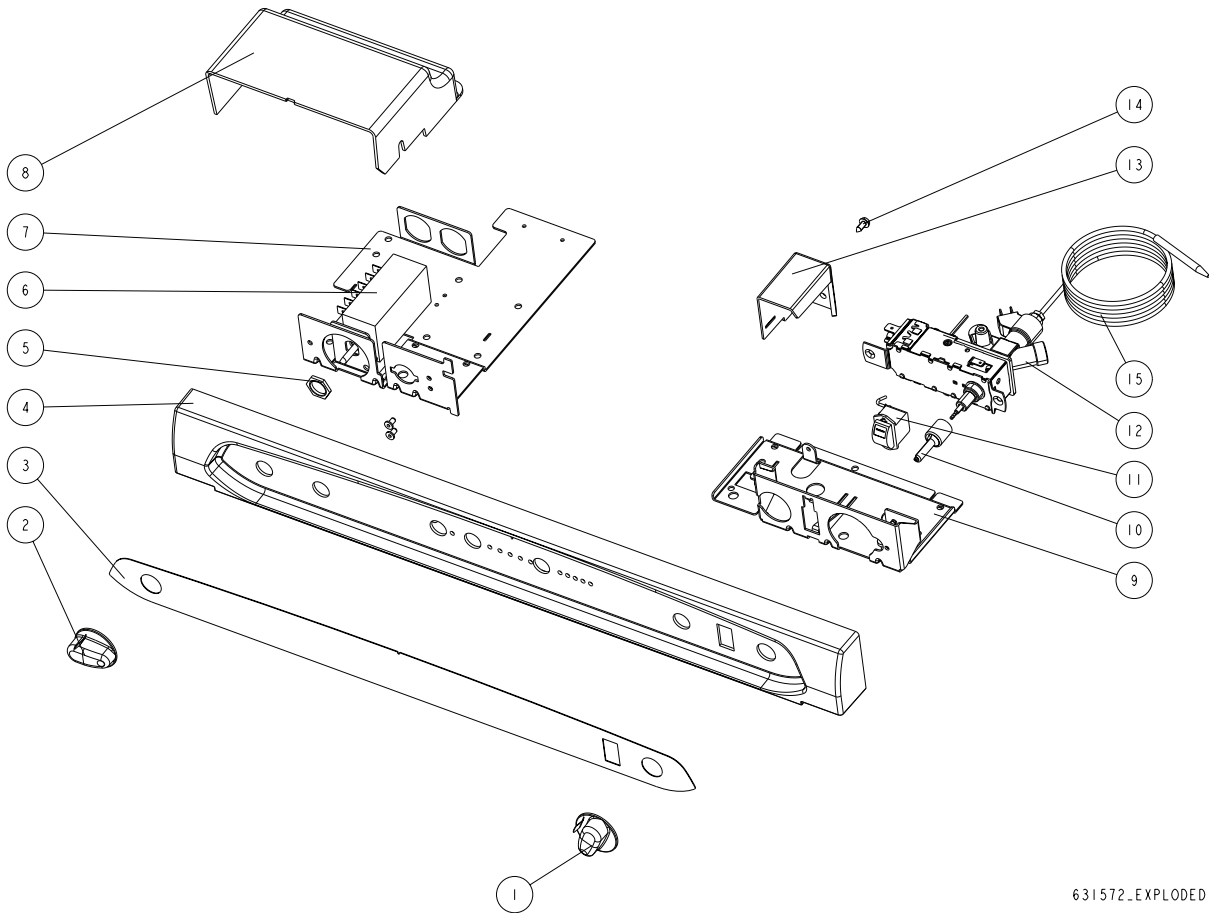

PARTS LIST

Part No. 634102
NORCOLD 06/03/2013

Controls - N145

NO.	PART #	DESCRIPTION
1	623026-27	CONTROL KNOB
2	625682-07	CONTROL KNOB
3	626621	OVERLAY-ELECTRIC
4	627002-07	CONTROL PANEL
5	NA	NUT
6	626999	SELECTOR SWITCH-6P
7	NA	BRACKET-PIEZO/SWITCH
8	NA	CONTROL COVER
9	NA	BRACKET
10	NA	AXLE
11	623029	FLAME METER
12	625688-07	GAS VALVE
13	N/A	AC COVER
14	N/A	SCREW
15	631753	THERMOCOUPLE

NA = NOT AVAILABLE

631572_EXPLODED

Door and Cabinet Interior - N145

NO.	PART #	DESCRIPTION
1	625095-07	DOOR-FLAT, DOUBLE, CABINET (USE 628158R)
	628158R	DOOR-FLAT, DOUBLE, CABINET
2	NA	BOTTLE RETAINER
3	NA	HINGE HOLE PLUG
4	626986-07	STORAGE STRAP V2
5	626985-07	LATCH V2
6	NA	POCKET COVER
7	NA	SCREW
8	625094-07	DOOR-FLAT, DOUBLE, FREEZER (USE 628159R)
	628159R	DOOR-FLAT, DOUBLE, FREEZER
9	NA	SCREW
10	NA	PANEL RETAINER
11	624023-08	DOOR BIN
12	623040-08	DOOR BIN
13	623633-08	SHELF
14	624456-08	SHELF-FOOD RETAINER
15	631755-08	SHELF
16	62362608	CLIP-SHELF, SMALL
17	631756-08	SHELF
18	62362508	CLIP-SHELF, LARGE
19	623636-12	SHELF TRAY INSERT
20	NA	HINGE PIN
21	623619	VEGETABLE BIN
22	623616	FLIP TOP COVER
23	NA	BOTTOM LATCH PIN
24	NA	PANEL RETAINER
25	NA	BOTTLE RETAINER

PART IS NO LONGER AVAILABLE

NA = NOT AVAILABLE

Power Board and Gas Assy - N145

NO.	PART #	DESCRIPTION
1	631564	GAS TUBE
2	61694022	BRACKET
3	631582	MANUAL SHUT OFF
4	NA	SCREW
5	626709	STRAIN RELIEF COVER
6	NA	EARTH CONNECTION
7	NA	SCREW
8	626704	POWER BOARD COVER
9	631562	POWER CONNECTION BOARD
10	626697	POWER BOARD BASE
11	NA	SCREW
12	619996	DRIP CUP
13	624399	SPARK ELECTRODE
14	622195	BUSHING
15	631605	GAS SYSTEM ASSY
16	NA	PLUG
17	NA	SCREW
18	621912	BURNER BOX BASE
19	622178	BURNER BOX COVER
20	NA	WASHER