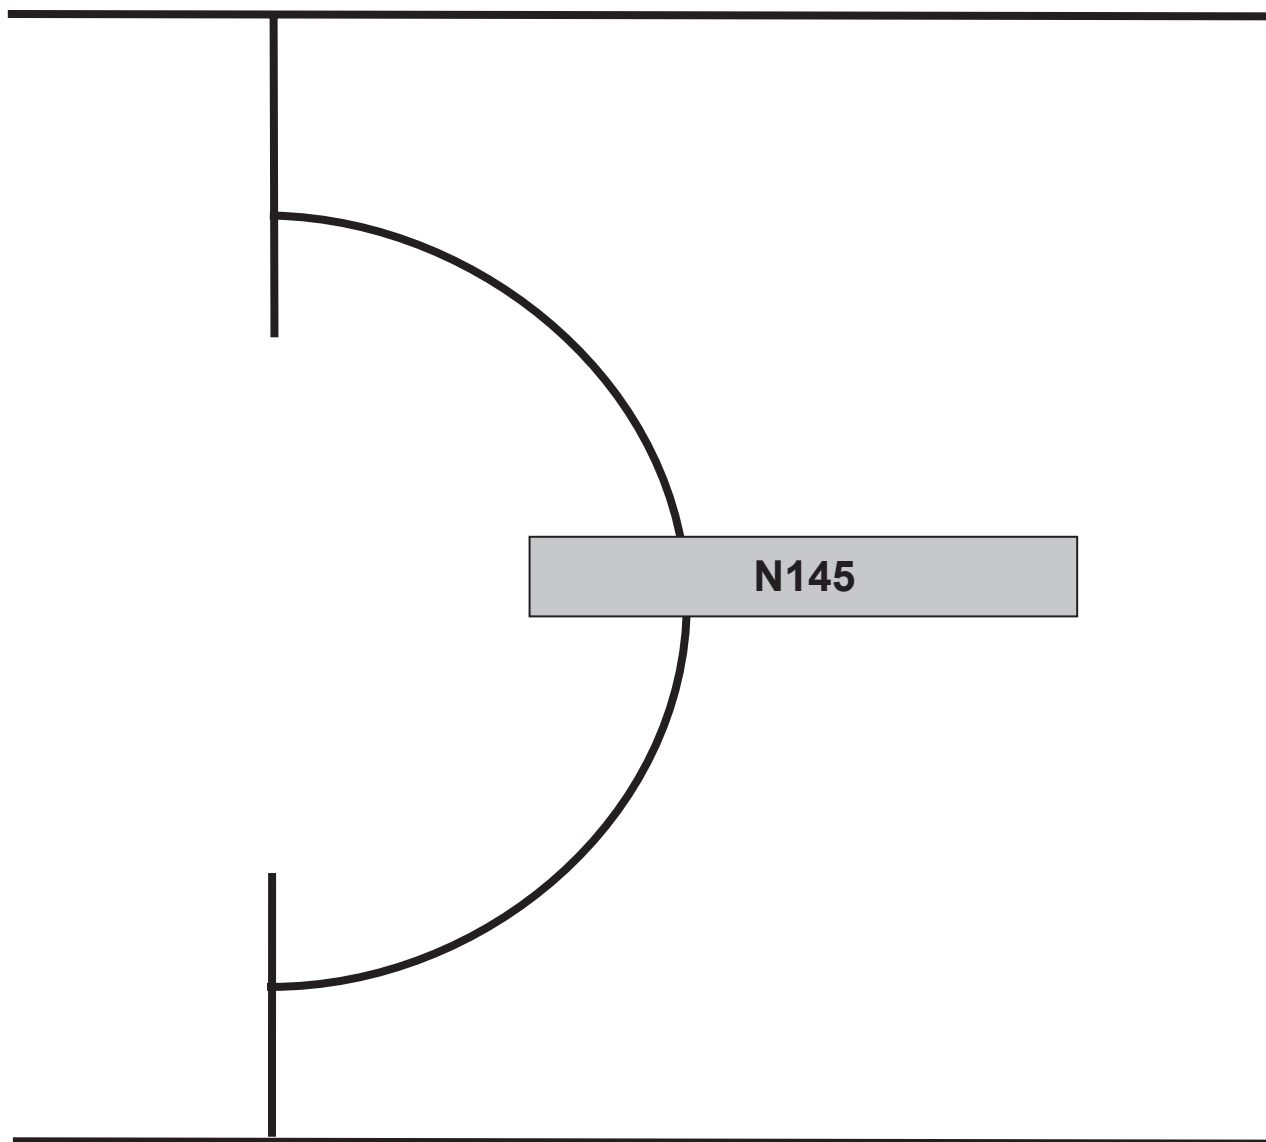

PARTS LIST

Part No. 634102
NORCOLD 06/03/2013

Controls - N145

NO.	PART #	DESCRIPTION
1	623026-27	CONTROL KNOB
2	625682-07	CONTROL KNOB
3	626621	OVERLAY-ELECTRIC
4	627002-07	CONTROL PANEL
5	NA	NUT
6	626999	SELECTOR SWITCH-6P
7	NA	BRACKET-PIEZO/SWITCH
8	NA	CONTROL COVER
9	NA	BRACKET
10	NA	AXLE
11	623029	FLAME METER
12	625688-07	GAS VALVE
13	N/A	AC COVER
14	N/A	SCREW
15	631753	THERMOCOUPLE