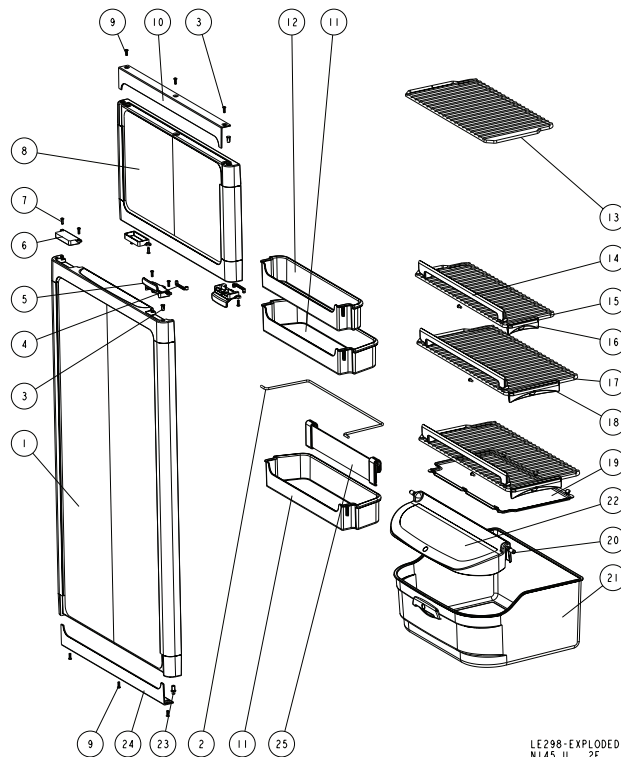

PARTS LIST

Part No. 634102
NORCOLD 06/03/2013

Controls - N145

NO.	PART #	DESCRIPTION
1	623026-27	CONTROL KNOB
2	625682-07	CONTROL KNOB
3	626621	OVERLAY-ELECTRIC
4	627002-07	CONTROL PANEL
5	NA	NUT
6	626999	SELECTOR SWITCH-6P
7	NA	BRACKET-PIEZO/SWITCH
8	NA	CONTROL COVER
9	NA	BRACKET
10	NA	AXLE
11	623029	FLAME METER
12	625688-07	GAS VALVE
13	N/A	AC COVER
14	N/A	SCREW
15	631753	THERMOCOUPLE

NA = NOT AVAILABLE

631572_EXPLODED

Door and Cabinet Interior - N145

NO.	PART #	DESCRIPTION
1	625095-07	DOOR-FLAT, DOUBLE, CABINET (USE 628158R)
	628158R	DOOR-FLAT, DOUBLE, CABINET
2	NA	BOTTLE RETAINER
3	NA	HINGE HOLE PLUG
4	626986-07	STORAGE STRAP V2
5	626985-07	LATCH V2
6	NA	POCKET COVER
7	NA	SCREW
8	625094-07	DOOR-FLAT, DOUBLE, FREEZER (USE 628159R)
	628159R	DOOR-FLAT, DOUBLE, FREEZER
9	NA	SCREW
10	NA	PANEL RETAINER
11	624023-08	DOOR BIN
12	623040-08	DOOR BIN
13	623633-08	SHELF
14	624456-08	SHELF-FOOD RETAINER
15	631755-08	SHELF
16	62362608	CLIP-SHELF, SMALL
17	631756-08	SHELF
18	62362508	CLIP-SHELF, LARGE
19	623636-12	SHELF TRAY INSERT
20	NA	HINGE PIN
21	623619	VEGETABLE BIN
22	623616	FLIP TOP COVER
23	NA	BOTTOM LATCH PIN
24	NA	PANEL RETAINER
25	NA	BOTTLE RETAINER

PART IS NO LONGER AVAILABLE

NA = NOT AVAILABLE

Power Board and Gas Assy - N145

NO.	PART #	DESCRIPTION
1	631564	GAS TUBE
2	61694022	BRACKET
3	631582	MANUAL SHUT OFF
4	NA	SCREW
5	626709	STRAIN RELIEF COVER
6	NA	EARTH CONNECTION
7	NA	SCREW
8	626704	POWER BOARD COVER
9	631562	POWER CONNECTION BOARD
10	626697	POWER BOARD BASE
11	NA	SCREW
12	619996	DRIP CUP
13	624399	SPARK ELECTRODE
14	622195	BUSHING
15	631605	GAS SYSTEM ASSY
16	NA	PLUG
17	NA	SCREW
18	621912	BURNER BOX BASE
19	622178	BURNER BOX COVER
20	NA	WASHER

NA = NOT AVAILABLE

Controls - N145

NO.	PART #	DESCRIPTION
1	NA	SCREW
2	NA	SWITCH
3	626974-07	CONTROL PANEL-LCD FLAT
4	631754	OVERLAY

NA = NOT AVAILABLE

LE558 - EXPLODED
CONTROL ASSY FLAT LEFT

Cabinet and Cooling Unit - N145