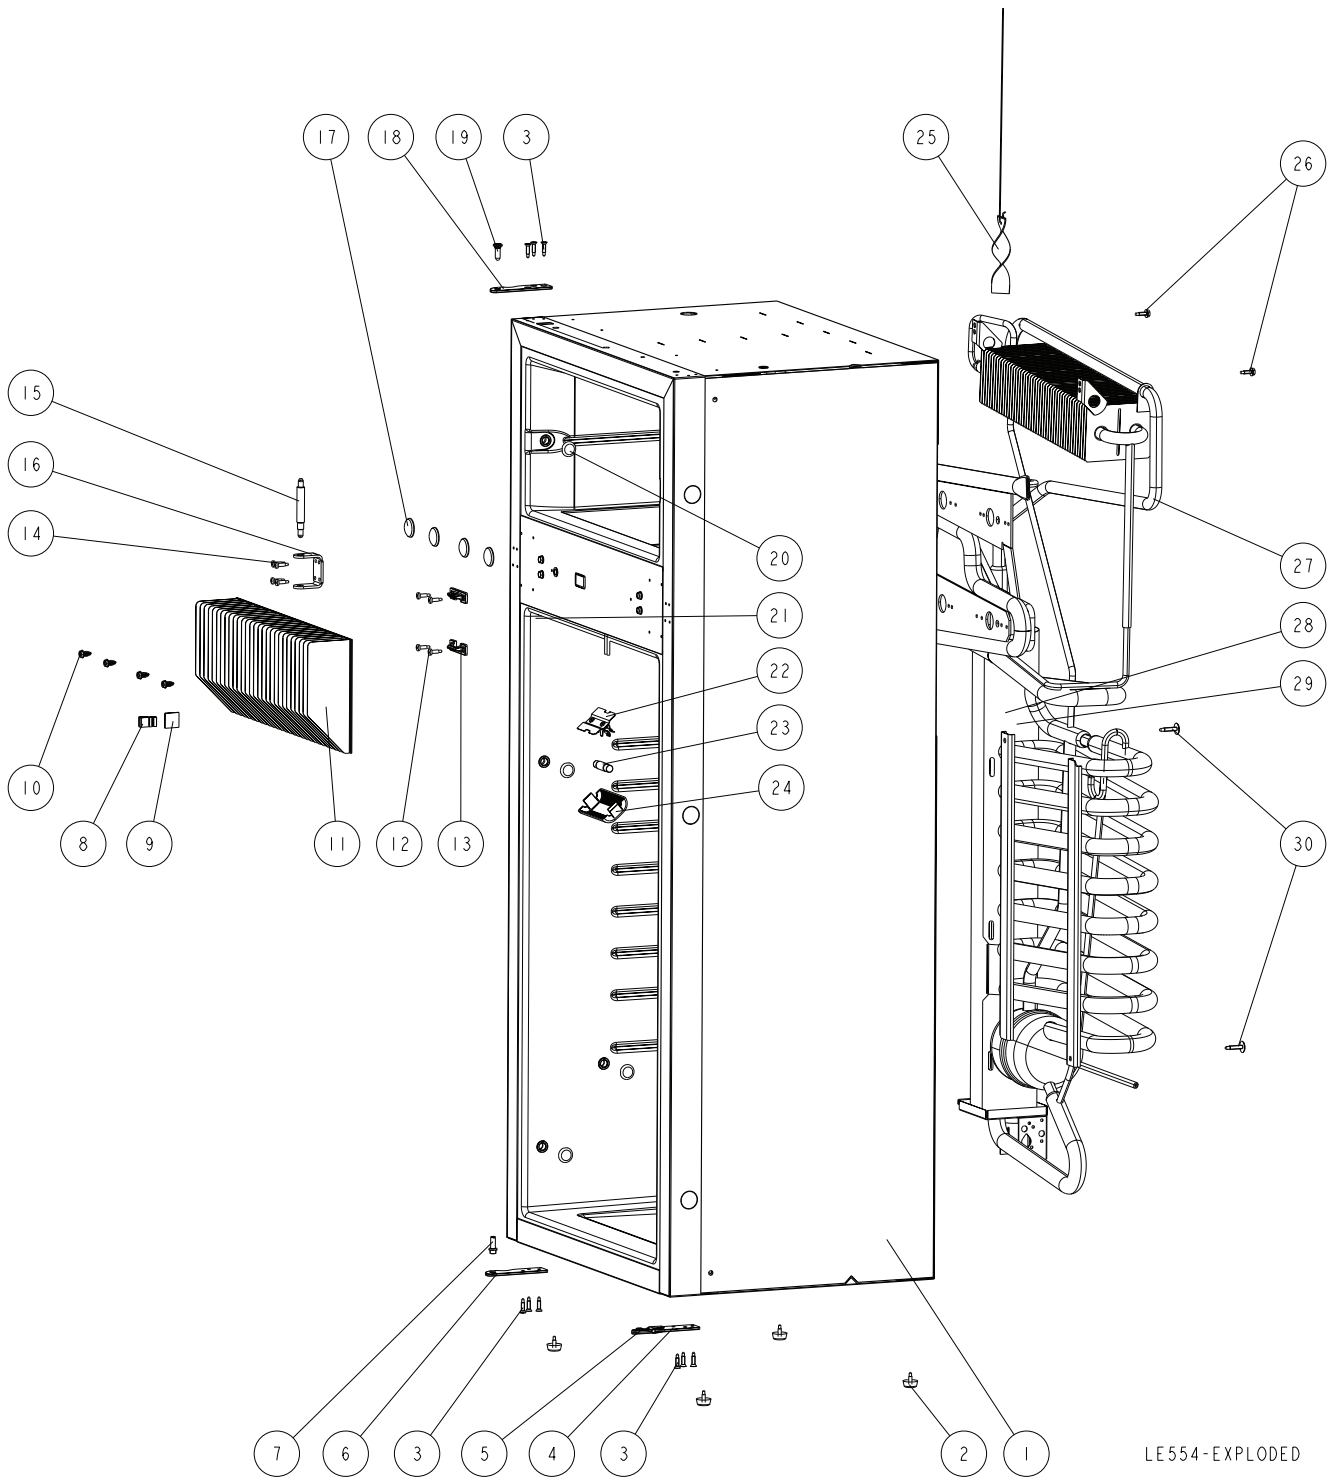

Cabinet and Cooling Unit - N145

NO.	PART #	DESCRIPTION
1	NA	CABINET
2	NA	FOOT
3	NA	SCREW
4	NA	BOTTOM LATCH PLATE
5	62400127	LATCH BOTTOM
6	NA	HINGE PLATE
7	NA	HINGE PIN - BOTTOM / WASHER
8	623059	FIN CLIP
9	631759	DISTANCE KEEPER
10	NA	SCREW
11	NA	FIN ASSEMBLY
12	NA	SCREW
13	NA	STRIKE PLATE
14	NA	SCREW
15	NA	HINGE CENTER PIN
16	NA	HINGE CENTER BRACKET
17	62447908	CAP FREEZER BOLT
18	NA	HINGE PLATE
19	NA	HINGE PIN TOP / WASHER
20	62362208	CAP
21	623061	INTERIOR LIGHT SWITCH
22	NA	LIGHT BRACKET
23	624003	INTERIOR LIGHT BULB
24	624002	INTERIOR LIGHT COVER
25	NA	HEAT DIFFUSER
26	NA	SCREW
27	NA	COOLING UNIT
28	631560	HEATER-AC (S/N E280H0043 AND BEFORE)
	632409	HEATER-AC (S/N E280H0044 AND AFTER)
29	632246	HEATER-DC (S/N E280H0043 AND BEFORE)
	632408	HEATER-DC (S/N E280H0044 AND AFTER)
30	NA	SCREW

NA = NOT AVAILABLE

LE554-EXPLODED